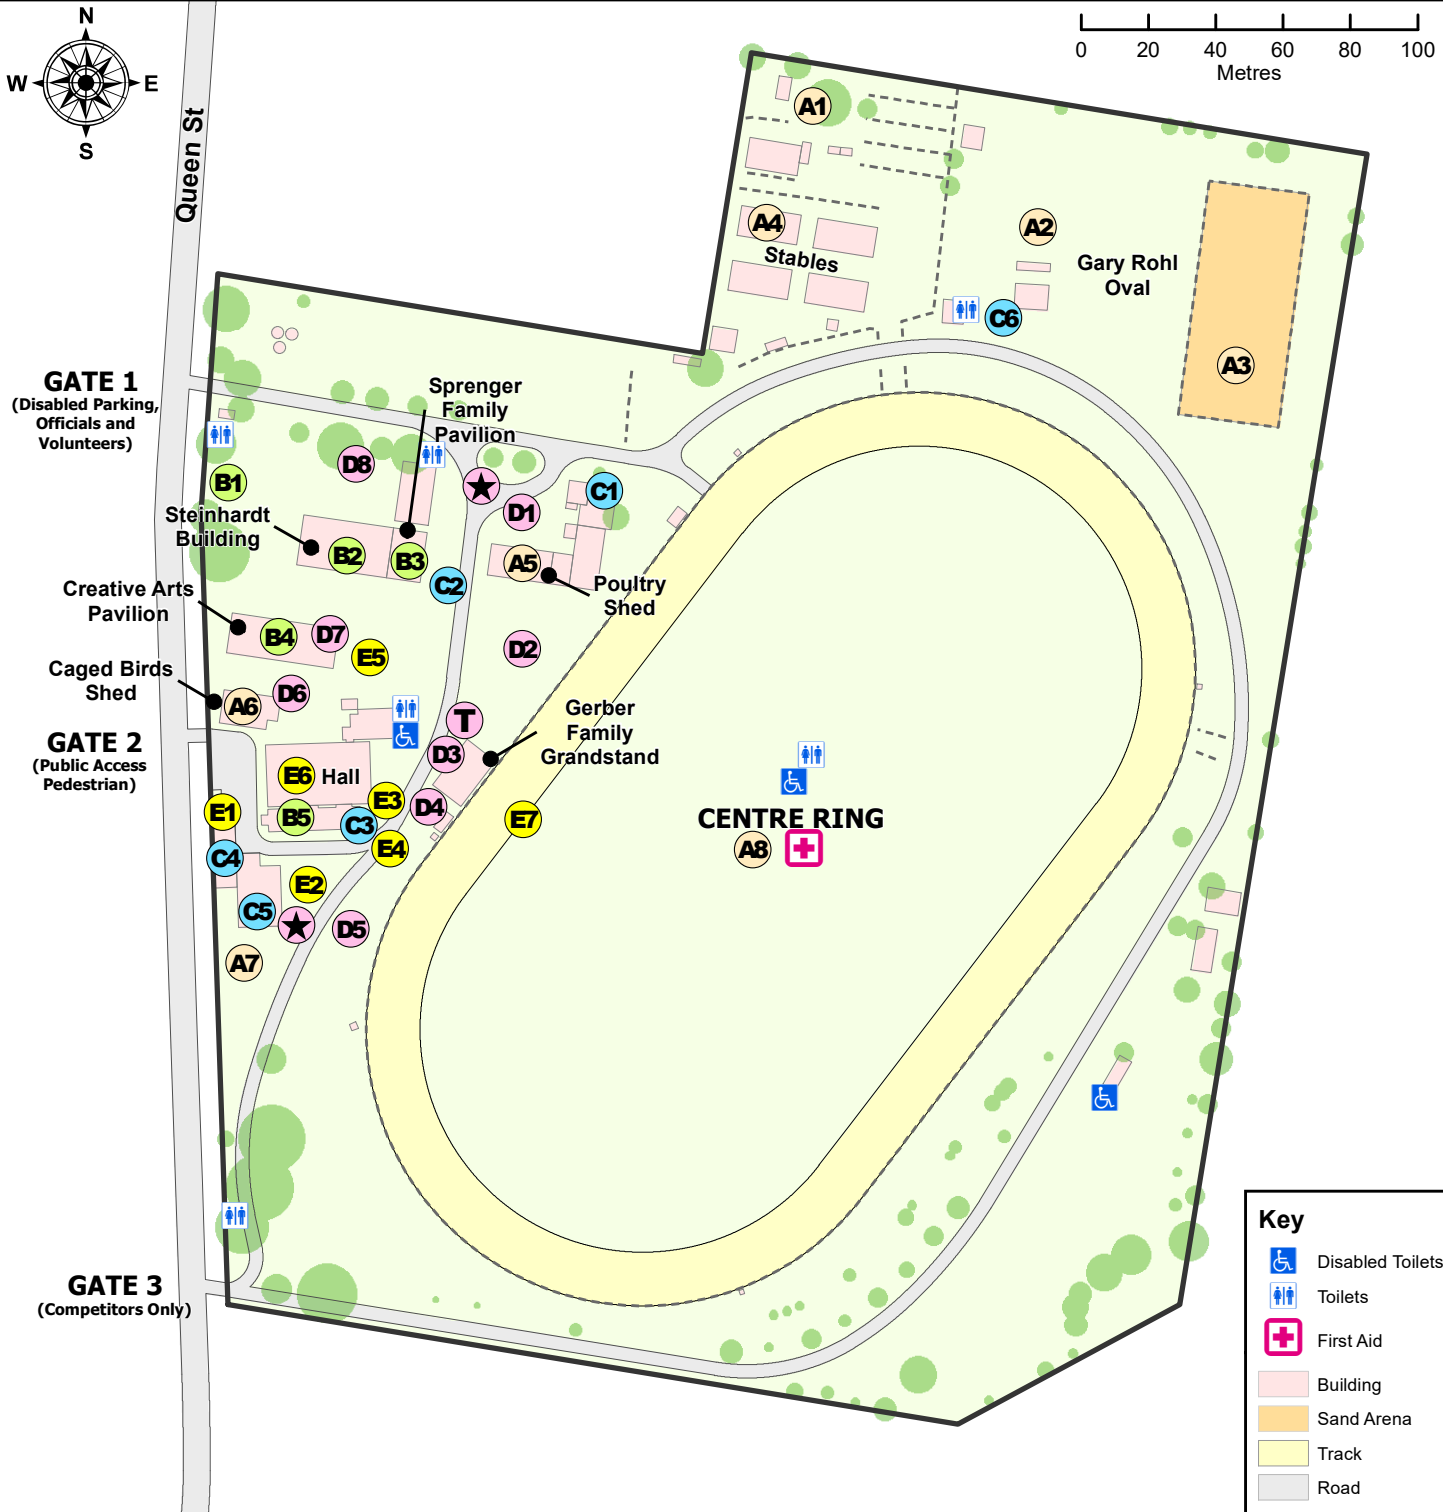

Marburg Show 2024

Animals

- **A1** Sheep
- **A2** Stud Beef
- **A3** Donkeys
- **A4** Dairy Goats
- **A5** Poultry
- **A6** Caged Birds
- **A7** Miniture Goats
- **A8** Horses

Exhibits/Displays

- **B1** Utes
- Farm Produce
- Fruit and Vegetables
- **B2** Cookery
- Horticulture
- **B3** Needlework Handicraft
- Education
- **B4** Fine Arts Photography
- **B5** Lego

Food and Drink

- **C1** Marburg State School Canteen
- **C2** Food Vans
- **C3** Food Vans
- **C4** Marburg Show Society Canteen & Bar
- **C5** Marburg Show Society BBQ
- **C6** Food Vans

Rides and Attractions

- **T** Ride Tickets
- ★ Free Train Ride Stop
- **D1** D'Aguiar Wildlife
- Avalanche
- **D2** Activity Castle
- Tea Cups
- Balloon Darts
- **D3** Laughing Clowns
- Flippin Chickens
- **D4** 9D Virtual Reality Simulator

Points of Interest

- **D5** Pig Races
- **D6** 15th Battalion AIF
- **D7** Face Painting
- **D8** Racing Mowers
- **E1** Show Office
- **E2** Entertainment Zone
- **E3** Showbags
- **E4** Market Stalls
- **E5** Market Stalls
- **E6** Market Stalls
- **E7** Centre Ring Entertainment

Key

- Disabled Toilets
- Toilets
- First Aid
- Building
- Sand Arena
- Track
- Road